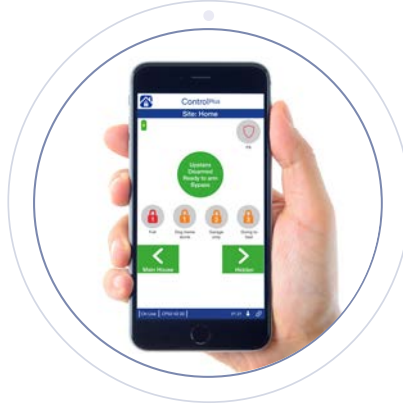

Specialising in Security Solutions

07423 749011

Complete
Security with Style

App

A range of iOS & Android Apps giving secure access to control panels. Allows you to remotely set/unset your alarm system

Keypads